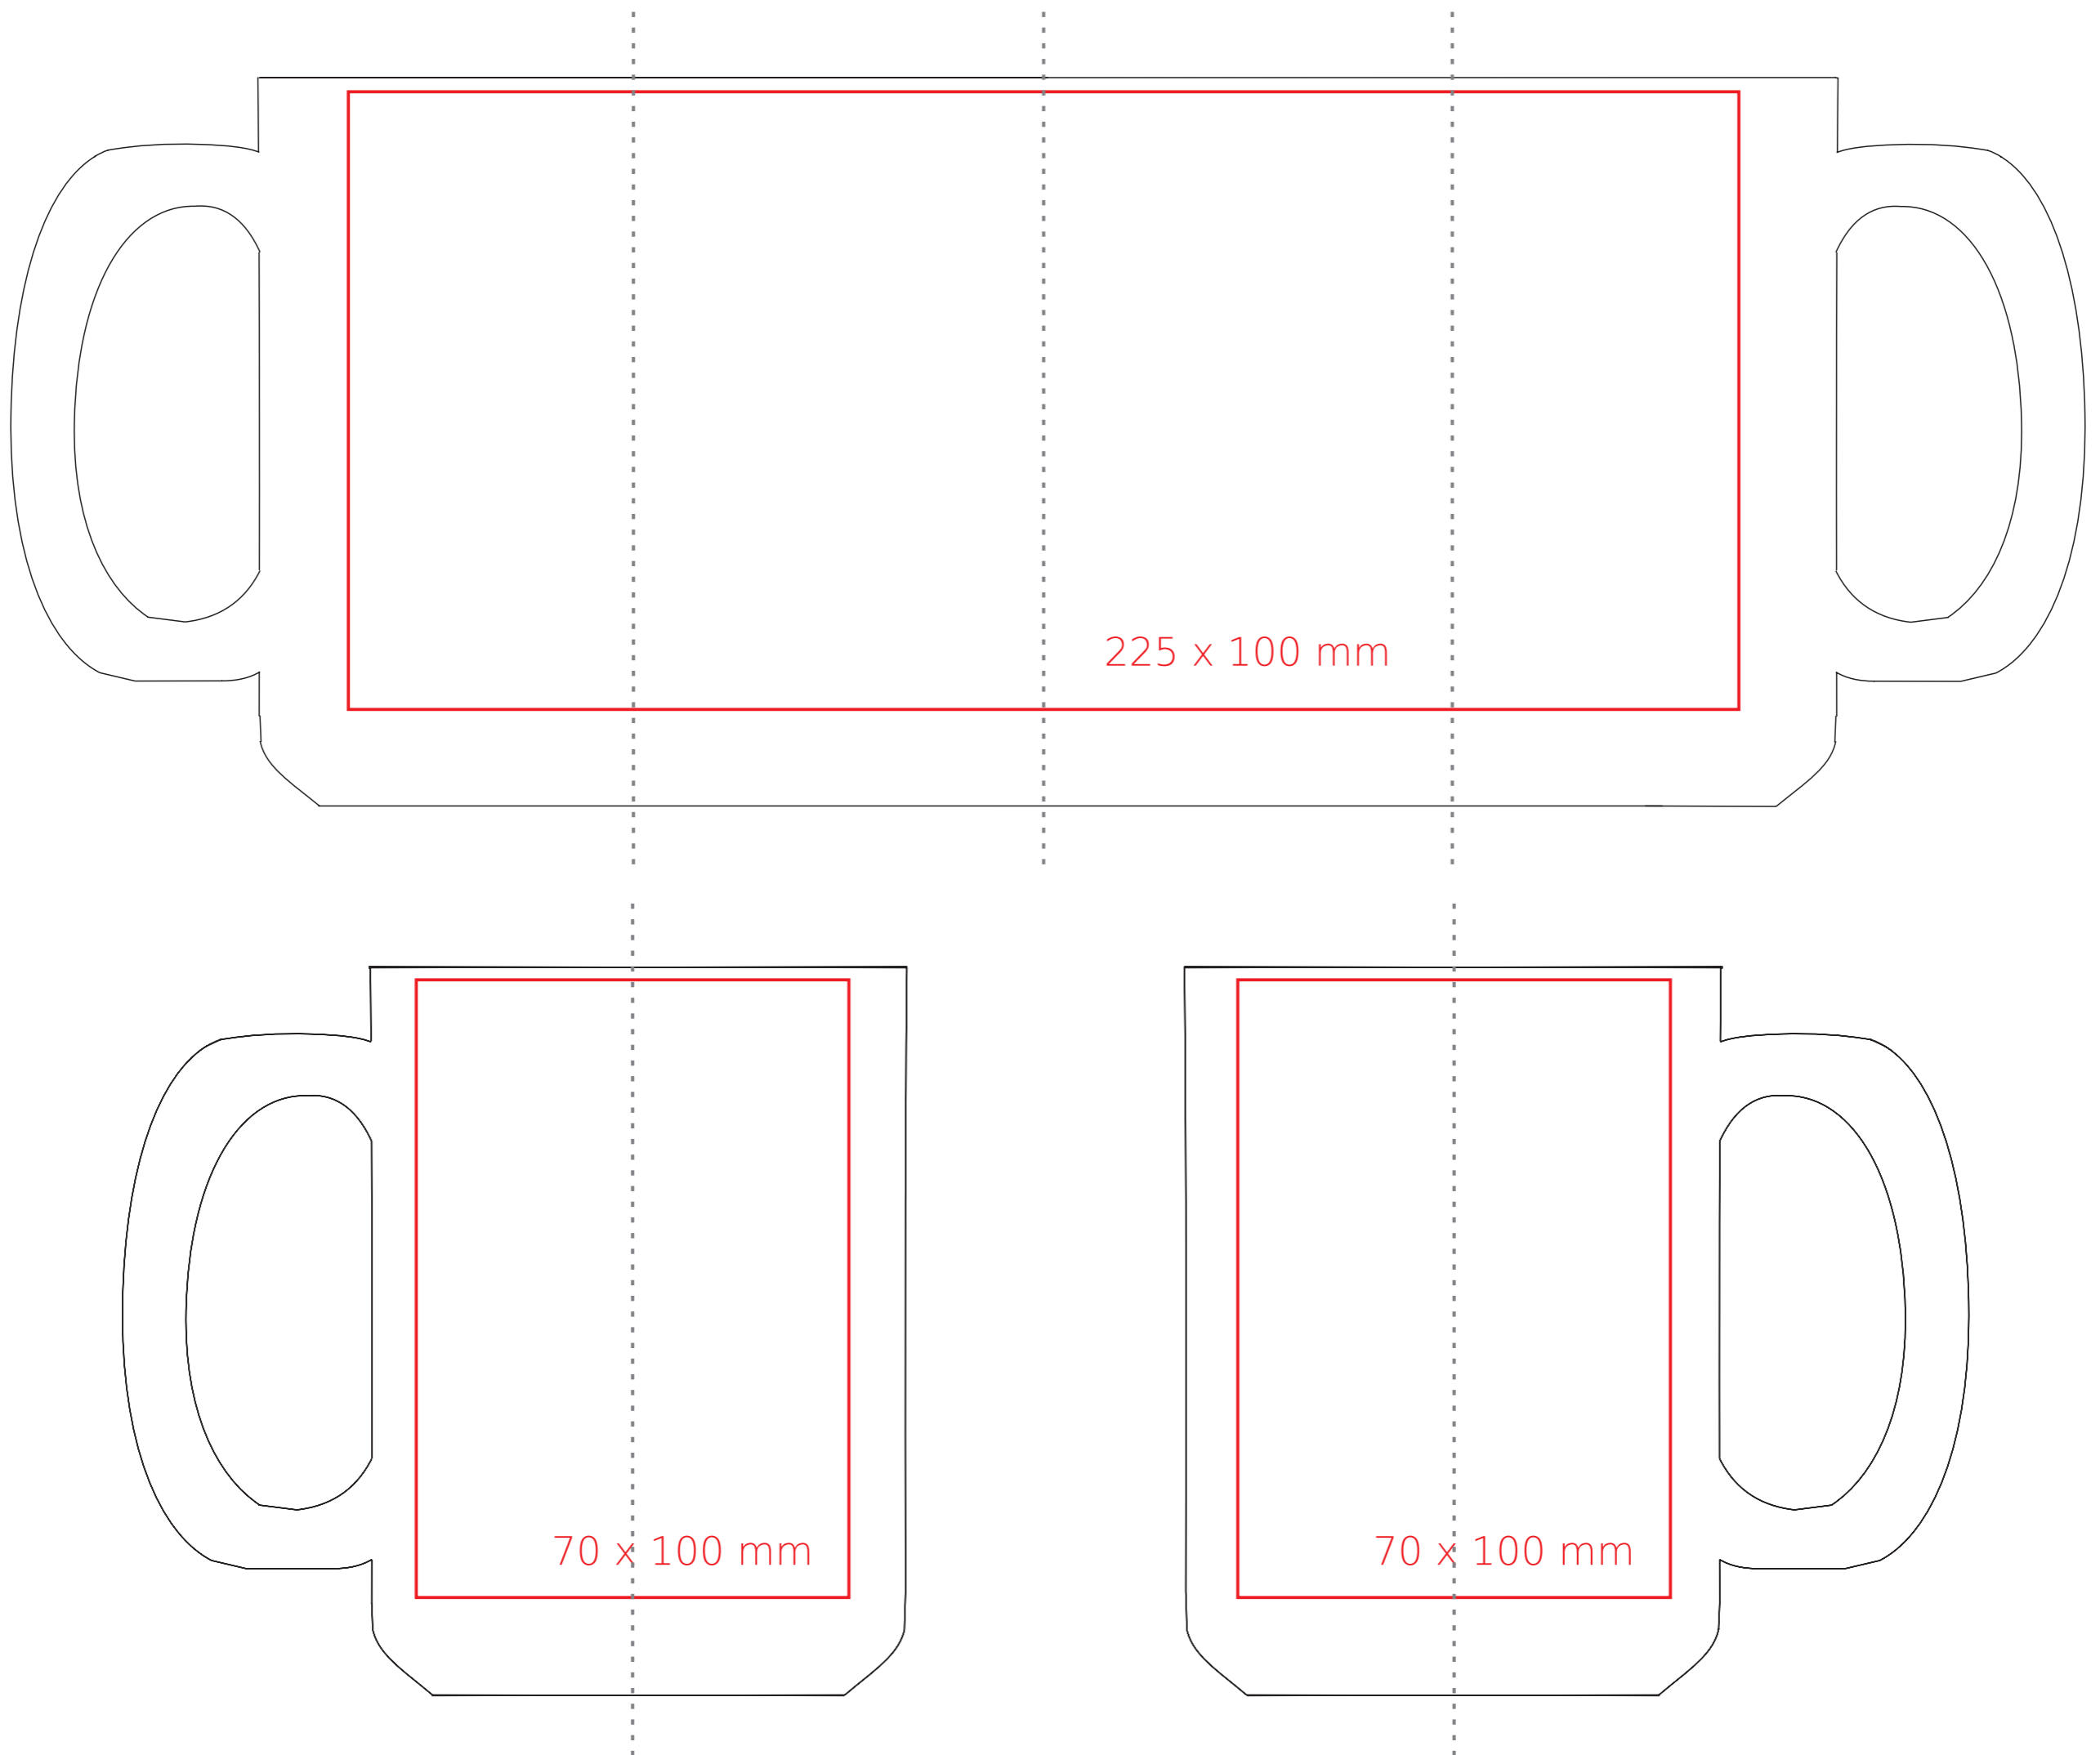

# M/144 Tomek Big Art

430 ml / h: 118 mm / Ø 85 mm

[How to prepare print material](#)

meaning

— Sublimation