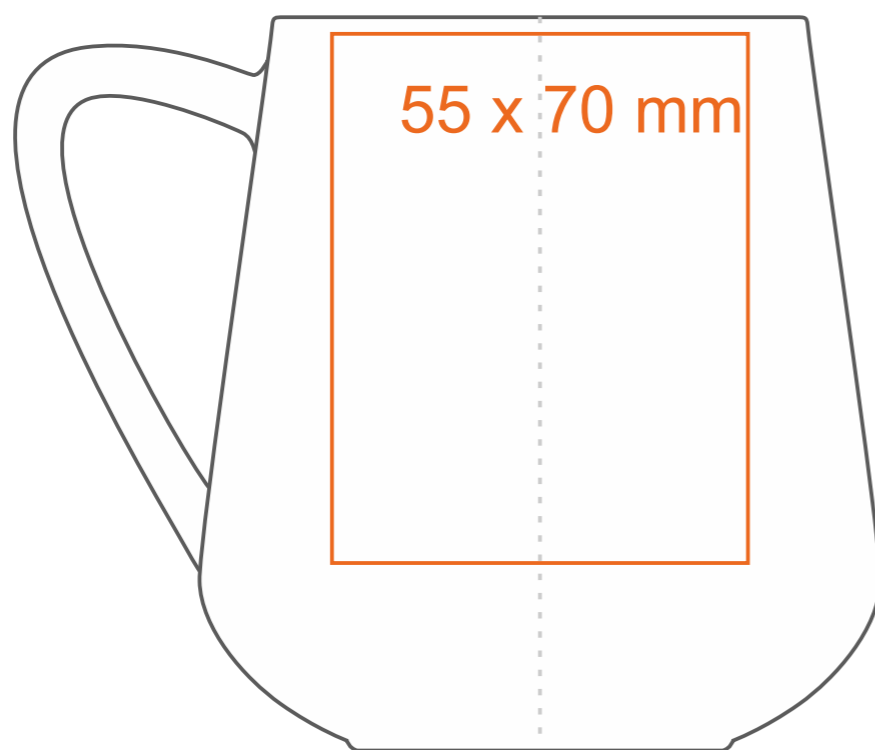

M_491 Eris

350 ml / h: 97 mm / Ø 75 mm

- Imprint on the handle - 90 x 10 mm
- Imprint on the inside - 40 x 20 mm
- Imprint on the bottom inside - Ø 30 mm
- Imprint on the bottom outside - Ø 30 mm

*In the case of projects for transfer print running outside of the standard print area, please contact our sales department.