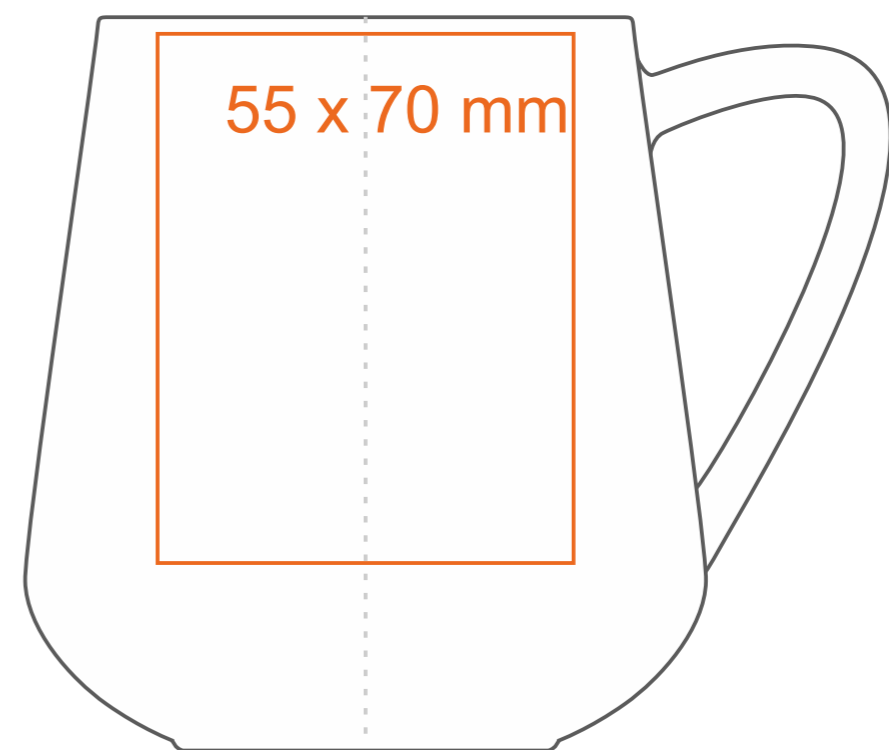

M_491 Eris

350 ml / h: 97 mm / Ø 75 mm

- Imprint on the handle - 90 x 10 mm
- Imprint on the inside - 40 x 20 mm
- Imprint on the bottom inside - Ø 30 mm
- Imprint on the bottom outside - Ø 30 mm

*In the case of projects for transfer print running outside of the standard print area, please contact our sales department.